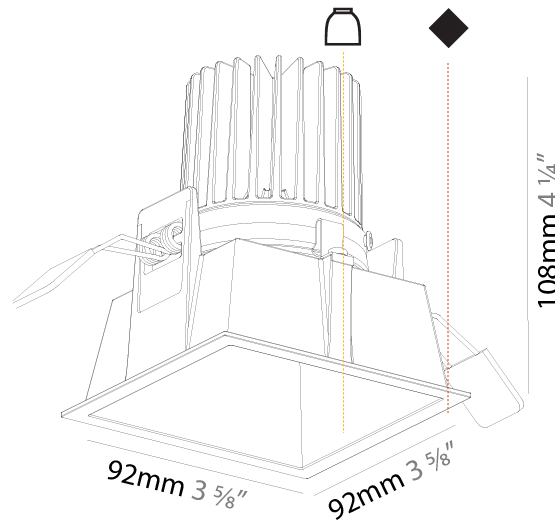

GENERAL

Series: Dice
Subseries: 4Di
Brand: Prolicht
Division: Architectural
Mounting Type: Recessed
Mounting Location: Ceiling
Subcategory: Downlight

PHYSICAL

Shape: Square
Length (mm): 92
Length (in): 3 5/8
Width (mm): 92
Width (in): 3 5/8
Depth (mm): 108
Depth (in): 4 1/4
Min. Recessing Depth (mm): 180
Min. Recessing Depth (in): 7 1/16
Light Distribution: Downlight
Fixture Finish: SSR / BKV / CWI / CRY / HAB / UFT / ITA / RUA / FTG / MYG / LOD / PUS / FRO / FUP / KIA / POP / BLS / SPG / MEY / GOH / GUM / CHC / COM / ABZ / JAG / OBR / MOS / ROR
Fixture Material: Aluminum Lampshade
Cut-out Measurements: 85mm / 3 3/8" x 85mm / 3 3/8"

ELECTRICAL

Lamp Type: LED (Zhaga Standard)
Input Wattage (W): 16
Total Output Wattage (W): 13
Dimming: Tri-Mode (Non-Dimming and Phase Dimming (120Vac only) and 0-10V Dimming)
Driver Included: No
Driver Location: Recessed Housing
Driver Type: Constant Current - Universal
Driver Class: Class 2
Housing: See components
Input Voltage (V): 120 - 277
Constant Current (MA): 350

LED

Number of LEDs: 1
Color Temperature (°K): 2700 / 3000 / 3500 / 4000
Max. Delivered Lumen (lm): 890 / 920 / 970 / 990
CRI: >90 CRI
Lamp Life (hrs): 50000

OPTICAL

Reflector: 20 / 40 / 60

RATINGS AND CERTIFICATIONS

Certified By: Certified for North American Standards
IP rating: IP20