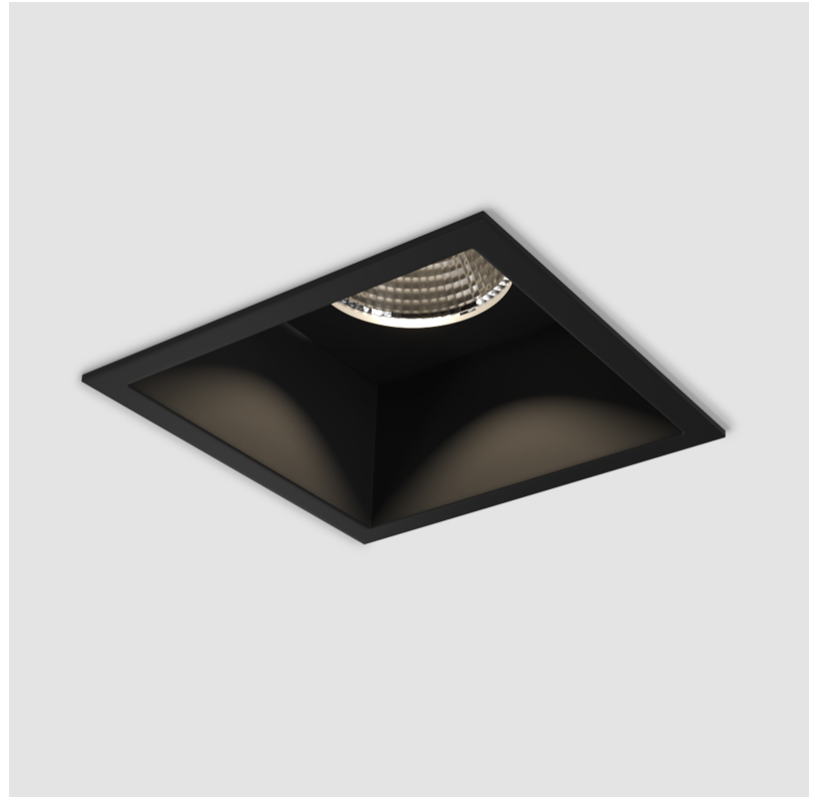

GENERAL

Series: Dice
Subseries: 4Di
Brand: Prolicht
Division: Architectural
Mounting Type: Recessed
Mounting Location: Ceiling
Subcategory: Downlight

PHYSICAL

Shape: Square
Length (mm): 92
Length (in): 3 5/8
Width (mm): 92
Width (in): 3 5/8
Depth (mm): 108
Depth (in): 4 1/4
Min. Recessing Depth (mm): 180
Min. Recessing Depth (in): 7 1/16
Light Distribution: Downlight
Fixture Finish: SSR / BKV / CWI / CRY / HAB / UFT / ITA / RUA / FTG / MYG / LOD / PUS / FRO / FUP / KIA / POP / BLS / SPG / MEY / GOH / GUM / CHC / COM / ABZ / JAG / OBR / MOS / ROR
Fixture Material: Aluminum Lampshade
Cut-out Measurements: 85mm / 3 3/8" x 85mm / 3 3/8"

ELECTRICAL

Lamp Type: LED (Zhaga Standard)
Input Wattage (W): 16
Total Output Wattage (W): 13
Dimming: Tri-Mode (Non-Dimming and Phase Dimming (120Vac only) and 0-10V Dimming)
Driver Included: No
Driver Location: Recessed Housing
Driver Type: Constant Current - Universal
Driver Class: Class 2
Housing: See components
Input Voltage (V): 120 - 277
Constant Current (MA): 350

LED

Number of LEDs: 1
Color Temperature (°K): 2700 / 3000 / 3500 / 4000
Max. Delivered Lumen (lm): 890 / 920 / 970 / 990
CRI: >90 CRI
Lamp Life (hrs): 50000

OPTICAL

Reflector: 20 / 40 / 60

RATINGS AND CERTIFICATIONS

Certified By: Certified for North American Standards
IP rating: IP20