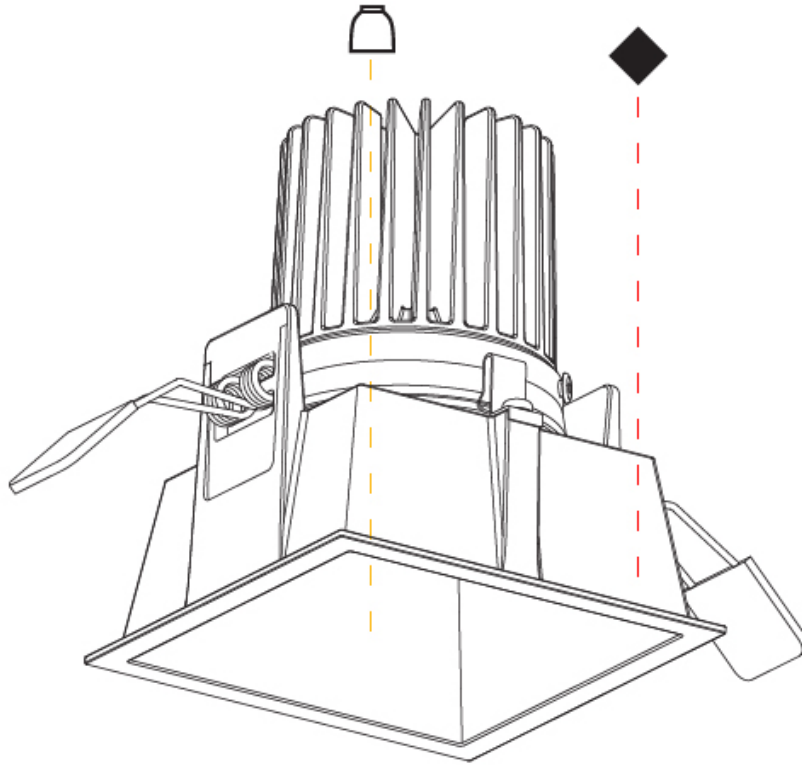

4DI RECESSED

A35726-

PROJECT	_____
TYPE	_____
SPECIFIER	_____
QUANTITY	_____
DATE	_____

A