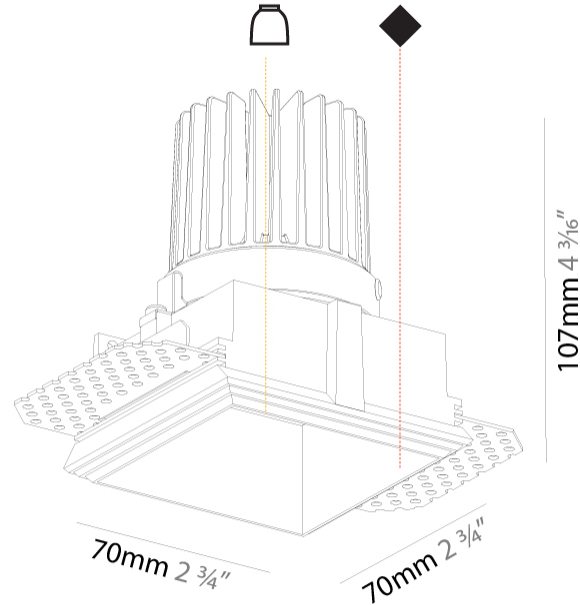

PHYSICAL

Shape: Square
Length (mm): 70
Length (in): 2 ¾
Width (mm): 70
Width (in): 2 ¾
Height (mm): 107
Height (in): 4 ¾
Ceiling Thickness (mm): 10 / 12.5 / 15
Ceiling Thickness (in): 3/8 or 1/2 or 9/16
Min. Recessing Depth (mm): 130
Min. Recessing Depth (in): 5 ¼
Light Distribution: Downlight
Fixture Finish: SSR / BKV / CWI / CRY / HAB / UFT / ITA / RUA / FTG / MYG / LOD / PUS / FRO / FUP / KIA / POP / BLS / SPG / MEY / GOH / GUM / CHC / COM / ABZ / JAG / OBR / MOS / ROR
Fixture Material: Aluminum Die Cast
Cut-out Measurements: 85mm / 3 3/8" x 85mm / 3 3/8"
Upon Request: Unique Ceiling Thickness

ELECTRICAL

Lamp Type: LED (Zhaga Standard)
Input Wattage (W): 14.5
Total Output Wattage (W): 13.4
Dimming: Tri-Mode (Non-Dimming and Phase Dimming (120Vac only) and 0-10V Dimming)
Driver Included: No
Driver Location: Recessed Housing
Driver Type: Constant Current - Universal
Driver Class: Class 2
Housing: See components
Input Voltage (V): 120 - 277
Constant Current (MA): 350

LED

Color Temperature (°K): 2700 / 3000 / 3500 / 4000
Max. Delivered Lumen (lm): 890 / 920 / 970 / 990
CRI: >90 CRI
Upon Request: Special Color Temperature RGB-W Tunable White
Special LED

OPTICAL

Reflector: 20 / 40 / 60
Upon Request: Special Beam Angles

RATINGS AND CERTIFICATIONS

Certified By: Certified for North American Standards
IP rating: IP20